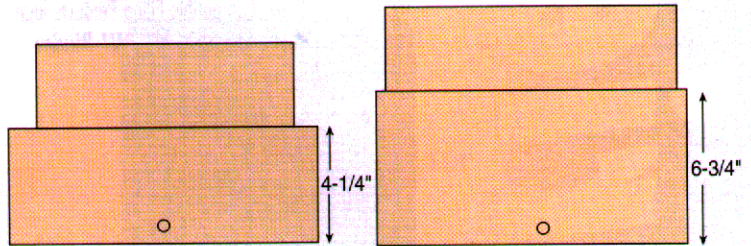

CUSTOM APPLICATIONS

Custom Applications

Customization is available with Compatible Filing Products. The most popular requests are illustrated below. Call for a quote.

Custom Printed File Folders

Printing is available on any panel of the folder. Five standard colors for imprinting are available: black, blue, red, green, and yellow. Or, we can match any color required for your application. 500 folder minimum.

Pockets

Two file pocket styles are available for installation on to our standard file folders. Installation available on any panel.

Pocket with Short Front Panel

The short front panel is designed for easy access to its contents. Closed on three sides and open at the top. 9-1/4" w x 4-1/4" h front panel 9-1/2 point manila stock, 500 min.

Pocket with Tall Front Panel

The tall front panel is designed to securely hold small documents. Closed on three sides and open at the top. 9-1/4" w x 6-3/4" h front panel 9-1/2 point manila stock, 500 min.

Dividers

File dividers separate the internal contents of file folders. Use of these dividers allows you to keep key information segregated for convenient access to material. The letter sized divider has embossed position marks around the edges to receive standard indexing labels. Dividers are die cut for optional use with W-103-TP twin-prong fasteners. Factory Installed 11-1/4" w x 9-1/2" h, 11 point manila stock, 500 min.